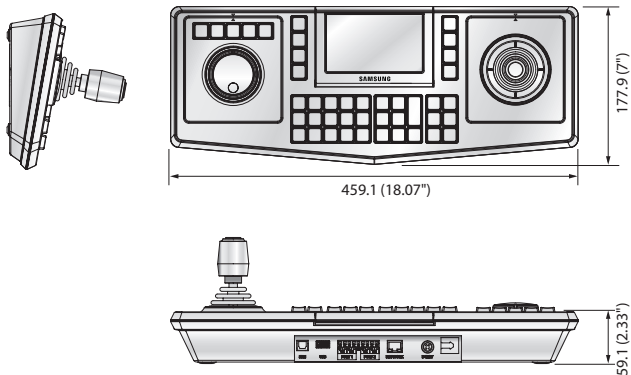

SPC-7000

System Control Keyboard

Key Features

- 5" TFT touch LCD
- Network cameras / SSM control
- User-friendly design and easy-to-use keypad
- 3 Axis joystick to control PTZ function
- Detachable joystick / jogshuttle for universe use (Right / Left hand use)
- USB interface support (1ea for SSM, 1ea for image snapshot / Upgrade)
- Fast camera-tile mapping, Config import / export
- Fast selection for a specific camera (Favorite functionality)

Dimensions

Unit : mm (inch)

System Configuration

* The control for Analog Camera/DVR will be ready on Oct.2016

SPC-7000

COMMUNICATION	
Control Equipment	Network camera / SSM
Interface	Ethernet (Network camera), USB (SSM) 1ea, USB 1ea (Upgrade, Config import/export, Image snapshot)
Interface Protocol	Ethernet: SUNAPI USB: Dedicated
Units to Control	Max. 255ea(Network Camera), 1ea (SSM)
Network Protocol	TCP, HTTP, DHCP, IPv4
Baud Rate (RS-485/422)	2,400 ~ 57,600bps
OPERATIONAL MECHANICAL	
LCD Display	5" TFT LCD
Joystick	3 Axis twist zoom
Jog Shuttle	SSM playback control
CONTROL	
Camera	Pan/Tilt/Zoom, Focus, Auto focus, Preset, Group, Tour, Swing, Trace, Auto tracking, Alarm off/on, Freeze
Video Wall	Camera-tile (Channel) mapping, Layout (Display division mode) change
Recorder	Recording / Playback control, Alarm off, Menu
Device Management	Built-in device registration / Modification on LCD
User Management	Admin + 9 operators
Import / Export	Configuration import / export
MISCELLANEOUS	
Video Snapshot	Still image (Network camera) export using USB memory
Input	Alphabet input (Virtual keyboard)
Language	English, Spanish, French, Italian, German, Turkish, Polish, Russian, Korean, Chinese, Japanese
ENVIRONMENTAL	
Operating Temperature	0°C ~ 40°C (+32°F ~ +104°F)
Operating Humidity	20 ~ 85%
ELECTRICAL	
Input Voltage	12V DC
Power Consumption	Max. 6.4W
MECHANICAL	
Dimensions (WxHxD)	459.1 x 59.1 x 177.9mm (18.07" x 2.33" x 7")
Weight	1.5Kg (3.3 lb)