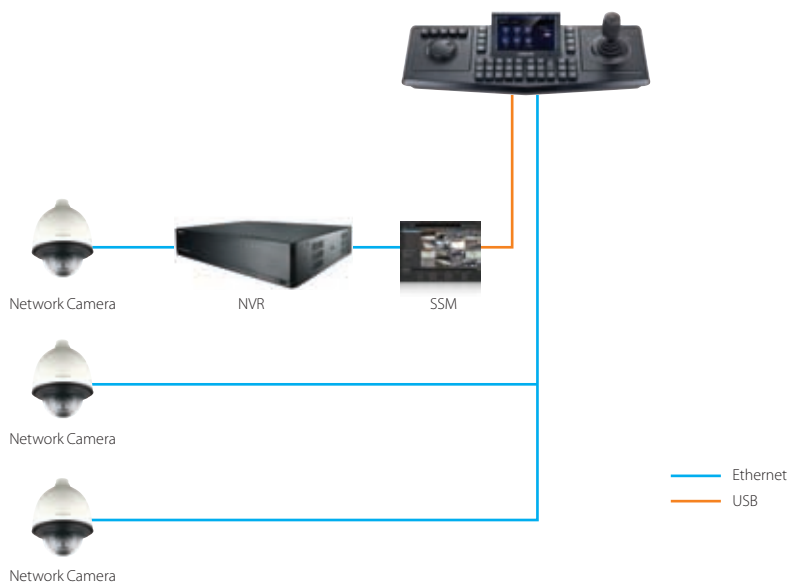

SPC-7000

System Control Keyboard

Key Features

- 5" TFT touch LCD
- Network cameras / SSM control
- User-friendly design and easy-to-use keypad
- 3 Axis joystick to control PTZ function
- Detachable joystick / jogshuttle for universe use (Right / Left hand use)
- USB interface support (1ea for SSM, 1ea for image snapshot / Upgrade)
- Fast camera-tile mapping, Config import / export
- Fast selection for a specific camera (Favorite functionality)

Dimensions

Unit : mm (inch)

System Configuration

* The control for Analog Camera/DVR will be ready on Oct.2016

SPC-7000

COMMUNICATION	
Control Equipment	Network camera / SSM
Interface	Ethernet (Network camera), USB (SSM) 1ea, USB 1ea (Upgrade, Config import/export, Image snapshot)
Interface Protocol	Ethernet: SUNAPI USB: Dedicated
Units to Control	Max. 255ea(Network Camera), 1ea (SSM)
Network Protocol	TCP, HTTP, DHCP, IPv4
Baud Rate (RS-485/422)	2,400 ~ 57,600bps
OPERATIONAL MECHANICAL	
LCD Display	5" TFT LCD
Joystick	3 Axis twist zoom
Jog Shuttle	SSM playback control
CONTROL	
Camera	Pan/Tilt/Zoom, Focus, Auto focus, Preset, Group, Tour, Swing, Trace, Auto tracking, Alarm off/on, Freeze
Video Wall	Camera-tile (Channel) mapping, Layout (Display division mode) change
Recorder	Recording / Playback control, Alarm off, Menu
Device Management	Built-in device registration / Modification on LCD
User Management	Admin + 9 operators
Import / Export	Configuration import / export
MISCELLANEOUS	
Video Snapshot	Still image (Network camera) export using USB memory
Input	Alphabet input (Virtual keyboard)
Language	English, Spanish, French, Italian, German, Turkish, Polish, Russian, Korean, Chinese, Japanese
ENVIRONMENTAL	
Operating Temperature	0°C ~ 40°C (+32°F ~ +104°F)
Operating Humidity	20 ~ 85%
ELECTRICAL	
Input Voltage	12V DC
Power Consumption	Max. 6.4W
MECHANICAL	
Dimensions (WxHxD)	459.1 x 59.1 x 177.9mm (18.07" x 2.33" x 7")
Weight	1.5Kg (3.3 lb)